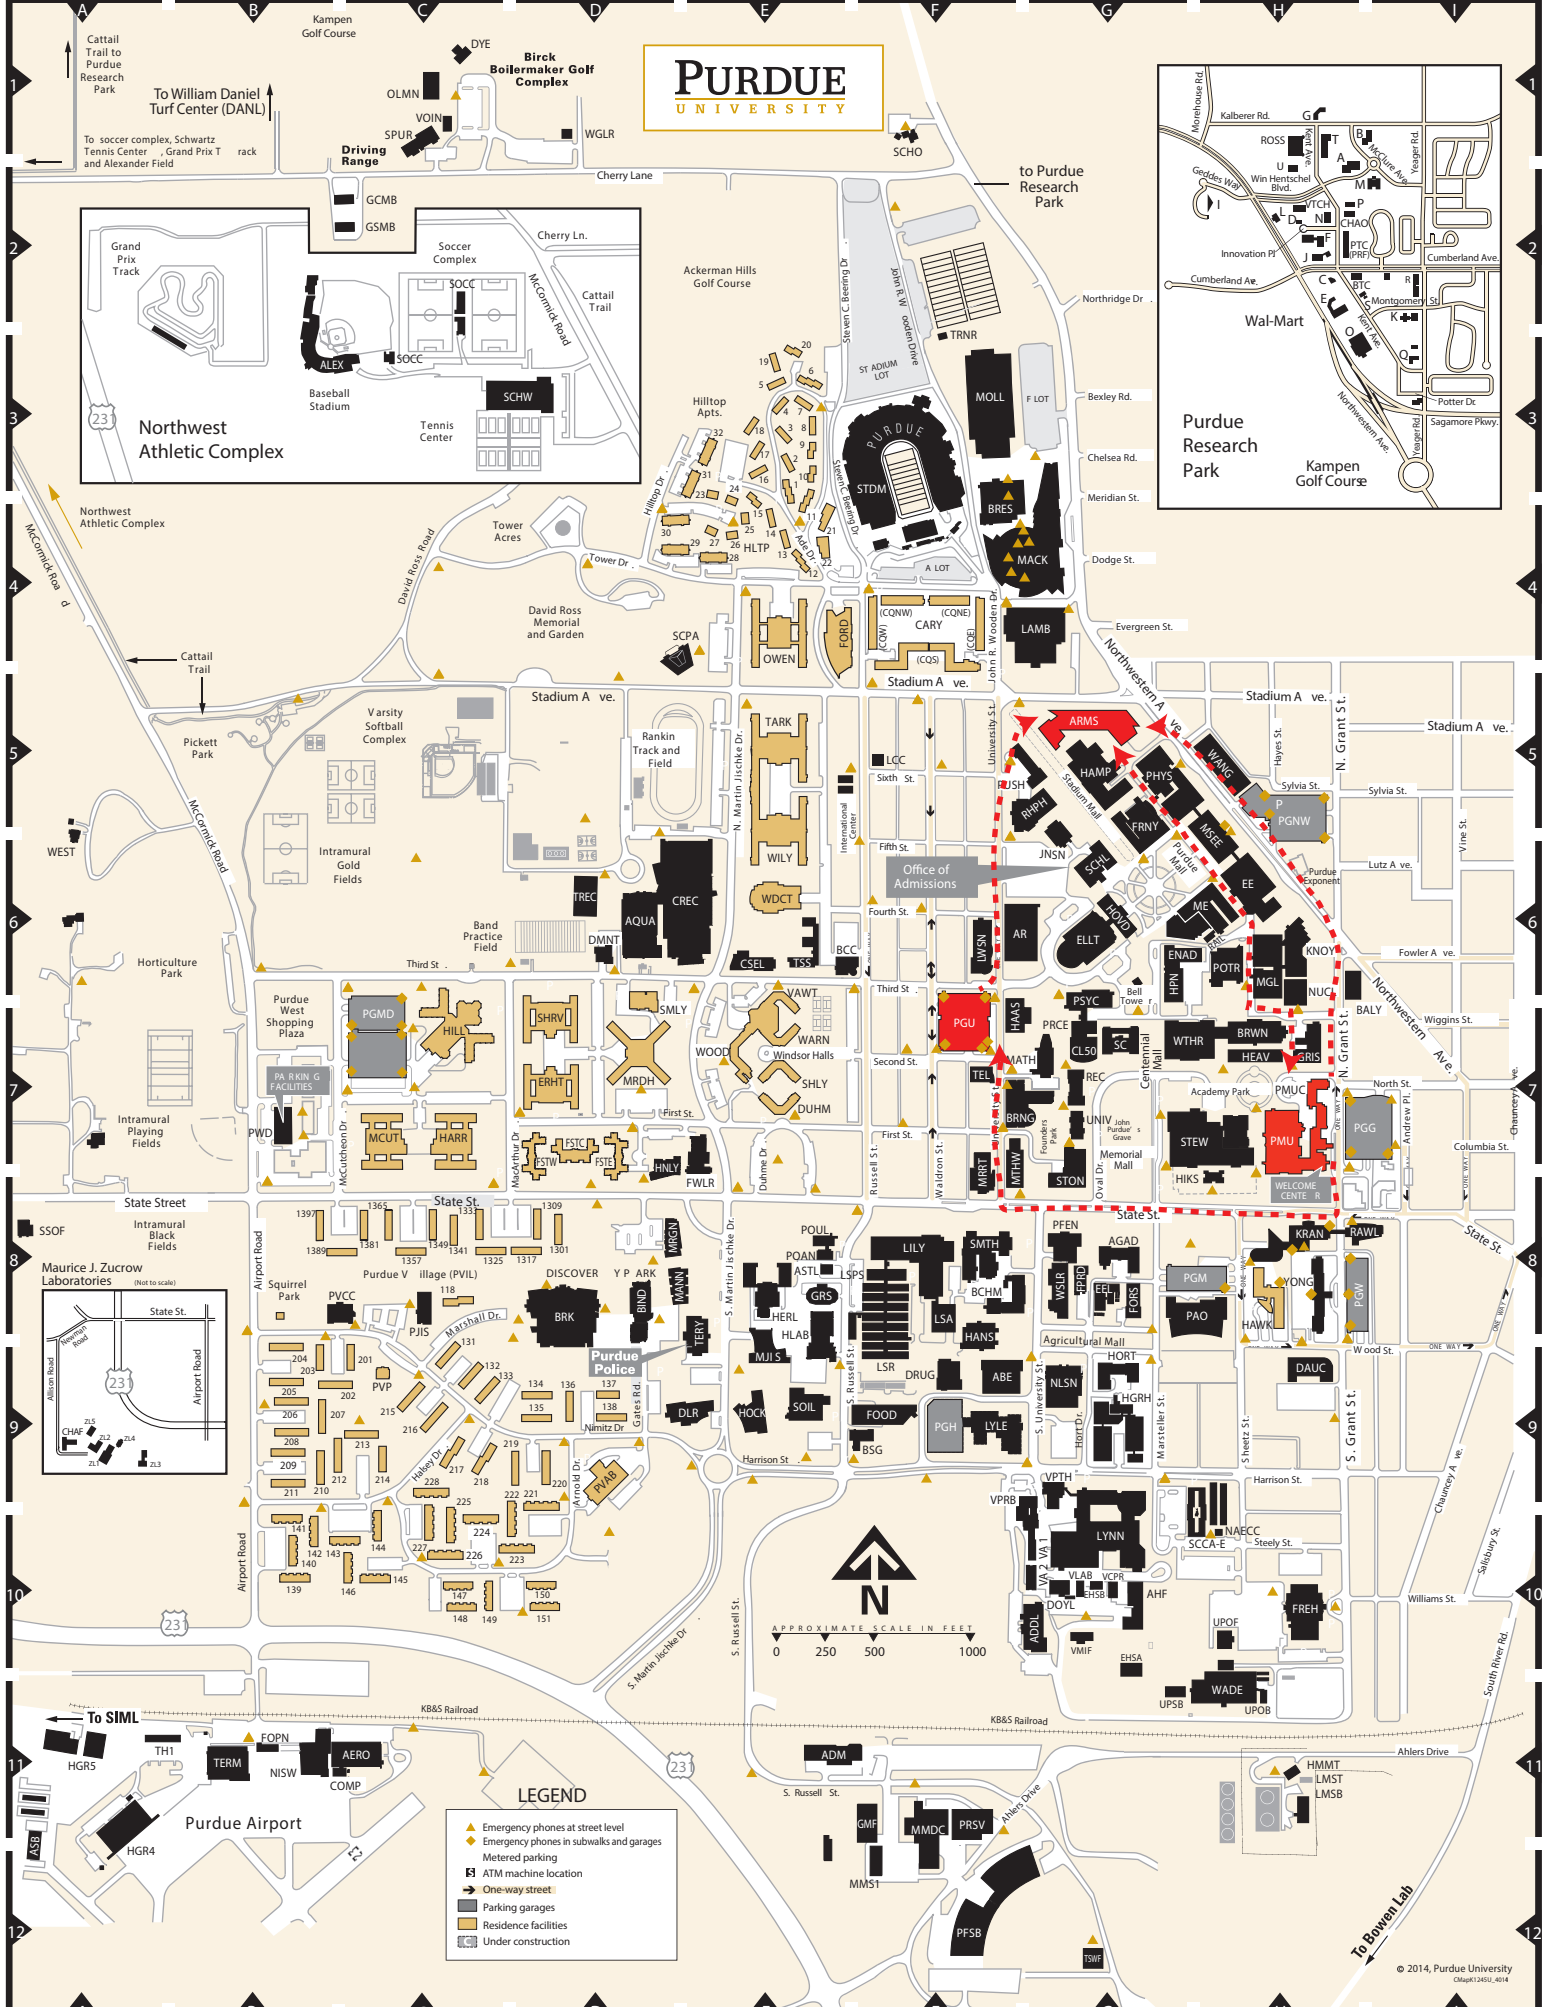

# PURDUE UNIVERSITY

### LEGEND

- ▲ Emergency phones at street level
- ◆ Emergency phones in subwalks and garages
- Ⓜ Metered parking
- Ⓜ ATM machine location
- One-way street
- ▭ Parking garages
- ▭ Residence facilities
- ▭ Under construction

APPROXIMATE SCALE IN FEET  
0 250 500 1000