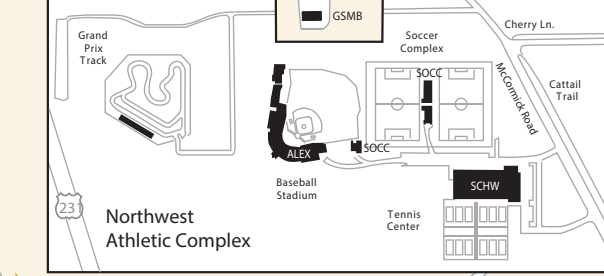

### LEGEND

- ▲ Emergency phones at street level
- ◆ Emergency phones in subwalks and garages
- Ⓜ Metered parking
- Ⓜ ATM machine location
- One-way street
- ▭ Parking garages
- ▭ Residence facilities
- ▭ Under construction

APPROXIMATE SCALE IN FEET  
0 250 500 1000